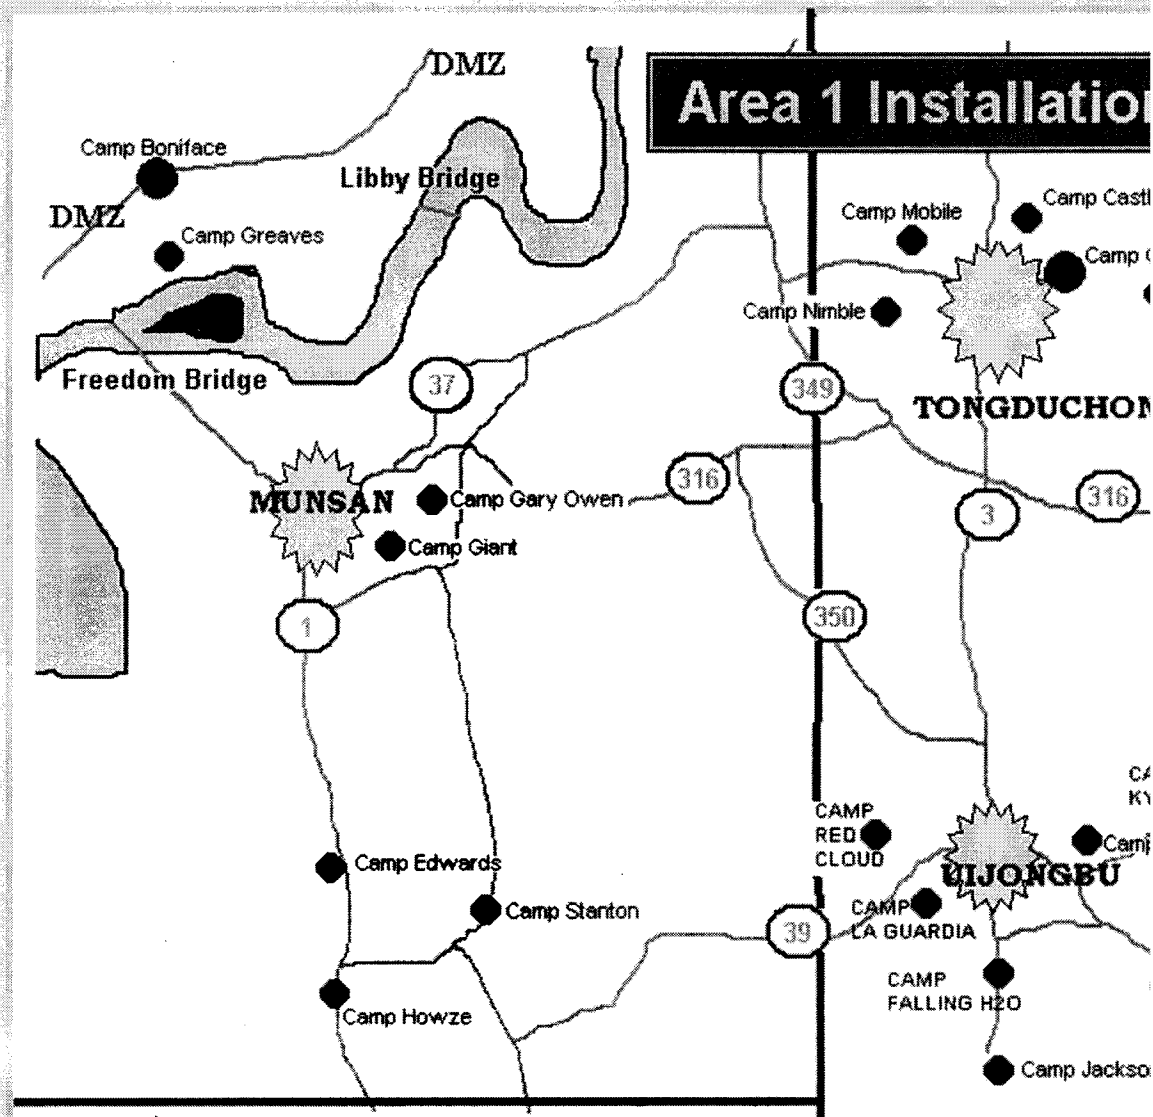

Approximate Limits of Rick's
Korea Camps Map

Approximate Limits of Rick's Korea Camps Map

MUNSAN: Former 1st Marine Div, 24th Infantry Div, 1st Cav Div, and 2nd Inf Div Area

TONGDUCHON: Former 7th Infantry Div area

UJONGBU: Former I Corps Headquarters area

- Since 1971
All of this USFK "Area 1" Area
Map copied from USFK Car

Rick's Korea Camps Map
USFK "Camps" in this area - 1971 = 200 +/-
USFK "Camps" in this area - 2001 = 7 !!